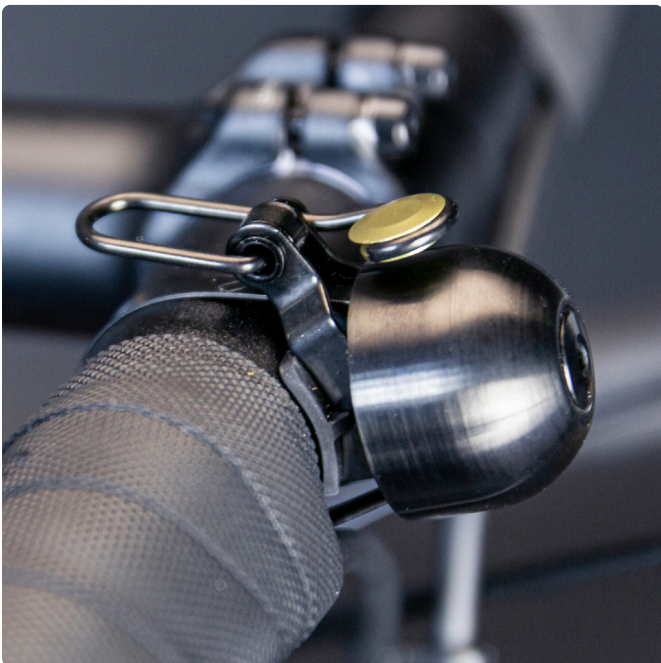

Perfectly shaped design with consistently high technical benefits. Please note: All gravel models are supplied without pedals as standard.

Minoura bottle cage • from 14.90 €

Timelessly elegant design and very high quality workmanship: made from duraluminium (Al2017), it is robust and, at 38 grams, light as a feather.