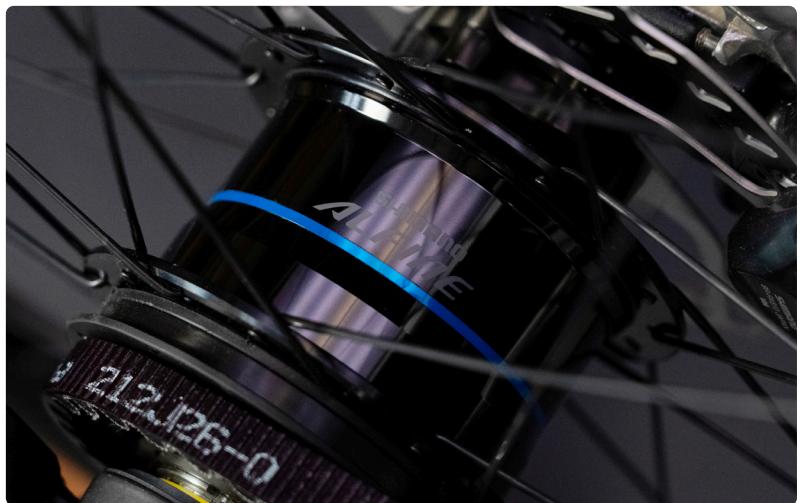

MODEL VARIANT 4

Shimano Di2

11-speed Alfine Di2
electronic gear-shifting
Shimano GRX
black components only